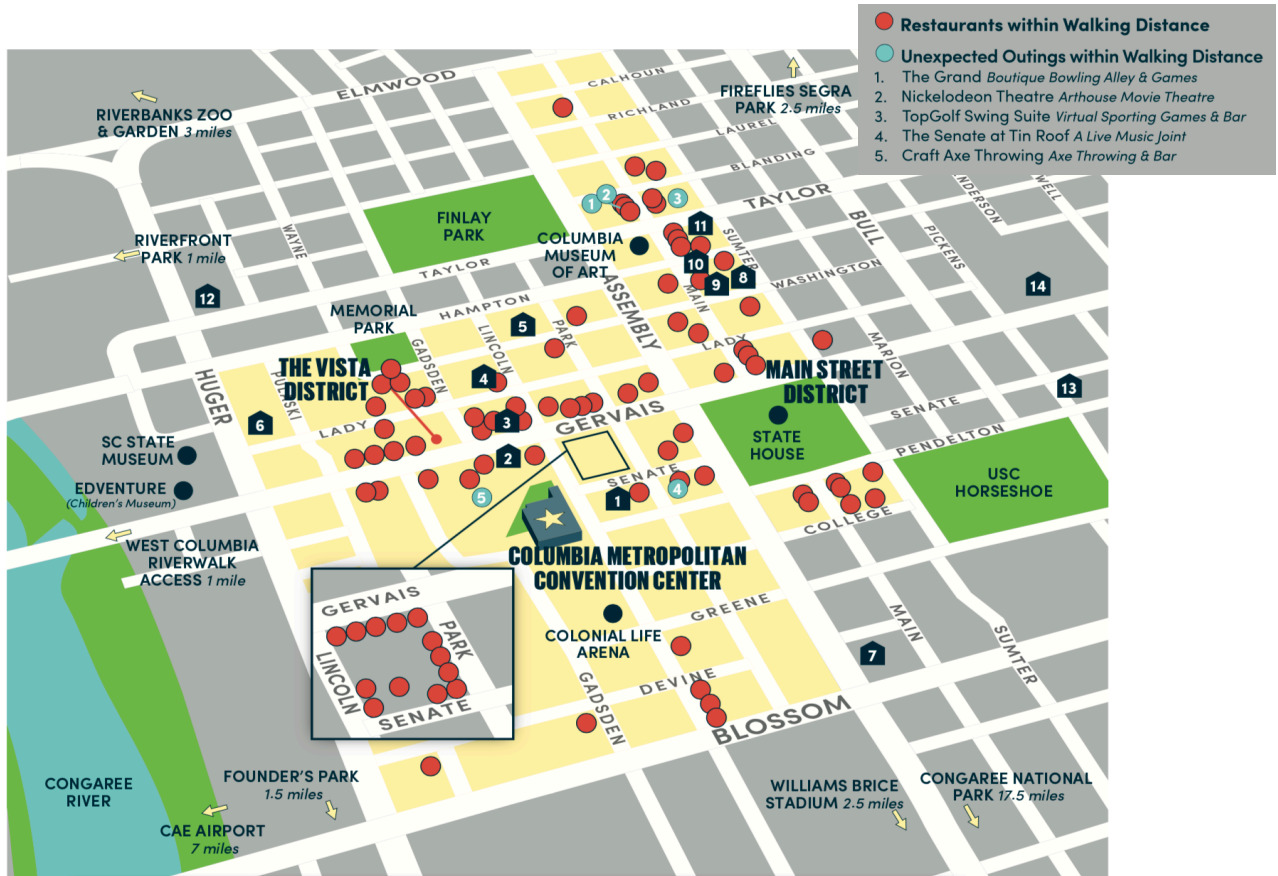

HOTELS WITHIN 1 MILE

There are over 1,500 hotel rooms within 1 mile of the convention center, offering a brand and style for everyone all within the core of Columbia's bustling downtown. For a complete list of hotels, or assistance with blocking rooms for your group, contact Experience Columbia SC at 803-545-0020.

Marker Number	Hotel Name	Distance from CMCC	Number of Rooms
1	Hilton Columbia Center	Across the Street	222
2	Hampton Inn Downtown Historic District	0.2 Miles	123
3	Hyatt Place Columbia/Downtown/Vista	0.3 Miles	130
4	Aloft Columbia Downtown	0.3 Miles	107
5	Holiday Inn Express Columbia/Vista -- <i>Coming Soon</i>	0.5 Miles	110
6	SpringHill Suites by Marriott Columbia Downtown	0.7 Miles	132
7	Courtyard by Marriott Columbia Downtown at USC	0.7 Miles	189
8	Holiday Inn Columbia -- Downtown -- <i>Coming Soon</i>	0.6 Miles	90
9	Sheraton Columbia Downtown Hotel	0.6 Miles	134
10	Columbia Marriott Hotel	0.7 Miles	300
11	Hotel Trundle	1.0 Miles	41
12	Fairfield Inn & Suites Marriott Columbia Downtown	0.9 Miles	81
13	Graduate Columbia	1.0 Miles	119
14	Hilton Garden Inn/Home2 Suites	0.8 Miles	223
	Total		2001